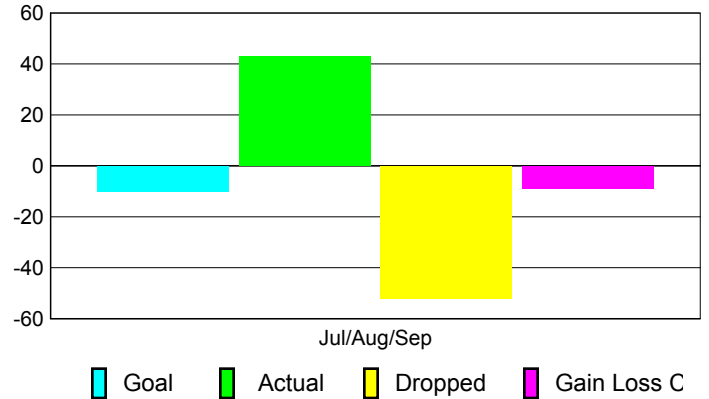

Membership Results 2010-2011

Goal, New, Dropped, Gain/Loss

Comparison of Membership Gain/Loss

Current Year Compared to the Previous Year